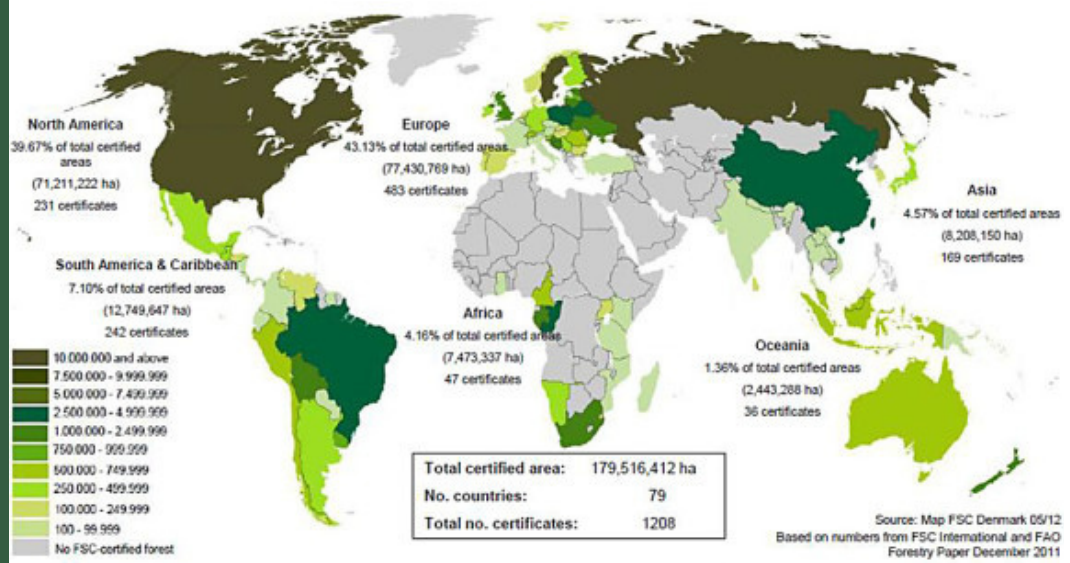

Look for this logo

Global FSC certified forest area: by region