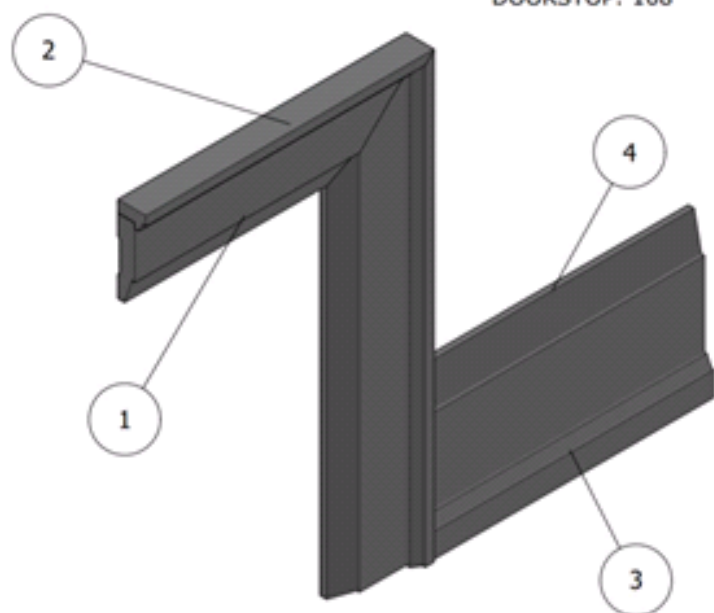

3D DRAWINGS!

CASING: 106
BACKBAND: 37
BASEBOARD: 307C
DOORSTOP: 108

Soon you will be able to download 3D Interior
doors
&
Z-Sample combinations!

NEW RESOURCE PAGES!

Products You Can Trust

With exclusive designs only available at Brenlo, we ensure that each door is made of quality materials that are structurally sound in order to stand up to the test of time.