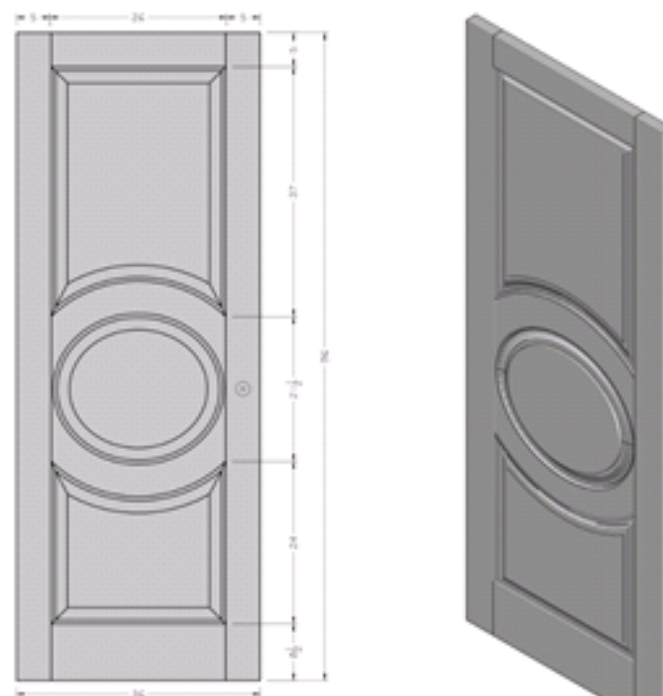

3D DRAWINGS!

CASING: 106
BACKBAND: 37
BASEBOARD: 307C
DOORSTOP: 108

Soon you will be able to download 3D Interior
doors
&
Z-Sample combinations!

NEW RESOURCE PAGES!

Products You Can Trust

With exclusive designs only available at Brenlo, we ensure that each door is made of quality materials that are structurally sound in order to stand up to the test of time.