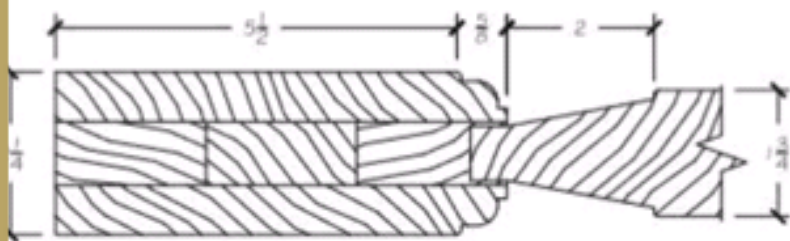

We offer two types of construction depending on your design!

*"Design is a journey of
discovery."*

The Modern Method Manufacturing allows us to construct any modern style requirements.

By using a $\frac{3}{4}$ " tubular steel gage inserted into the core combined with lumber strain core.

"Make space for what matters."

The Traditional Method of Manufacturing allows us to create a simple single entry door to a more complex design with sidelights and transom.

By using dowel construction with laminated cold pressed solid wood core for stability and an engineered stile & rail.