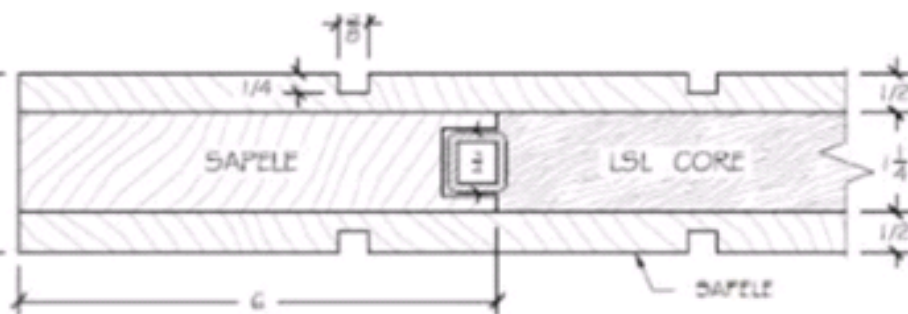

We offer two types of construction depending on your design!

*"Design is a journey of
discovery."*

The Modern Method Manufacturing allows us to construct any modern style requirements.

By using a $\frac{3}{4}$ " tubular steel gage inserted into the core combined with lumber strain core.

"Make space for what matters."

The Traditional Method of Manufacturing allows us to create a simple single entry door to a more complex design with sidelights and transom.

By using dowel construction with laminated cold pressed solid wood core for stability and an engineered stile & rail.