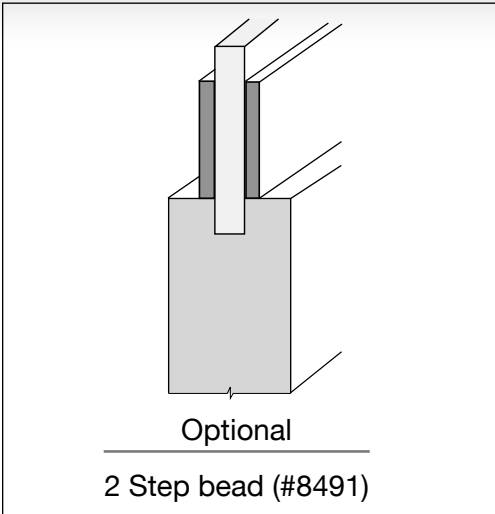

SHAKER PANEL 2-STEP | PRIMED

Our 2-Step Flat Bead profile offers a unique take on a traditional 8401 shaker door.

DIMENSIONS:

Thickness: 1-3/8" & 1-3/4"

Doors: 1/4", 1/6", 1/8", 1/10", 2/0,
2/2", 2/4", 2/6", 2/8", 2/10", & 3/0"

Bi-folds: 2/0", 2/6", & 3/0"

Height: 6/8", 7/0", 7/6", & 8/0"

Panels: 1/2" Flat Panel (1-3/8" door)
3/4" Flat Panel (1-3/4" door)

Door stiles: 4-7/16"

Bi-fold stiles: 2"

Top rail: 4-5/16"

Cross rails: 4-3/8"

Lock rail: 7-3/8"

Door bottom rail: 9-3/16"

Bi-fold bottom rail: 7-15/16"

*1-3/8" x 6/8" Only.

Note: Custom applied bead will add additional time for processing. Contact your representative for more details.