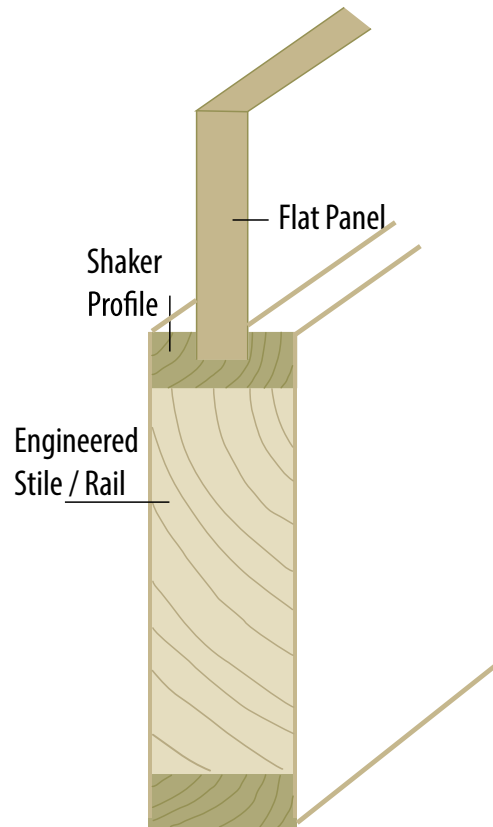

SHAKER SPECIFICATIONS

Complete dimensional specifications are available from your representative.

DIMENSIONS:

Thickness: 1-3/8" & 1-3/4"

Doors: 1/4, 1/6, 1/8, 1/10, 2/0,
2/2, 2/4, 2/6, 2/8, 2/10 & 3/0

Bifolds: 2/0, 2/6 & 3/0

Height: 6/8, 7/0, 7/6 & 8/0

Panels: 1/2" Flat Panel (1-3/8" door)
3/4" Flat Panel (1-3/4" door)

Door stiles: 4-7/16"

Bifold stiles: 2"

Top rail: 4-5/16"

Cross rails: 4-3/8"

Lock rail: 7-3/8"

Door bottom rail: 9-3/16"

Bi-fold bottom rail: 7-15/16"

Fire-Rated doors also available. Contact your representative for more information.

QUICK SHIP APPLIED BEADS PRIMED

Now you can create a different architectural look with any of our "Quick Ship" door styles in either 1-3/8" or 1-3/4". Customize your look by adding one of the following beading profiles: